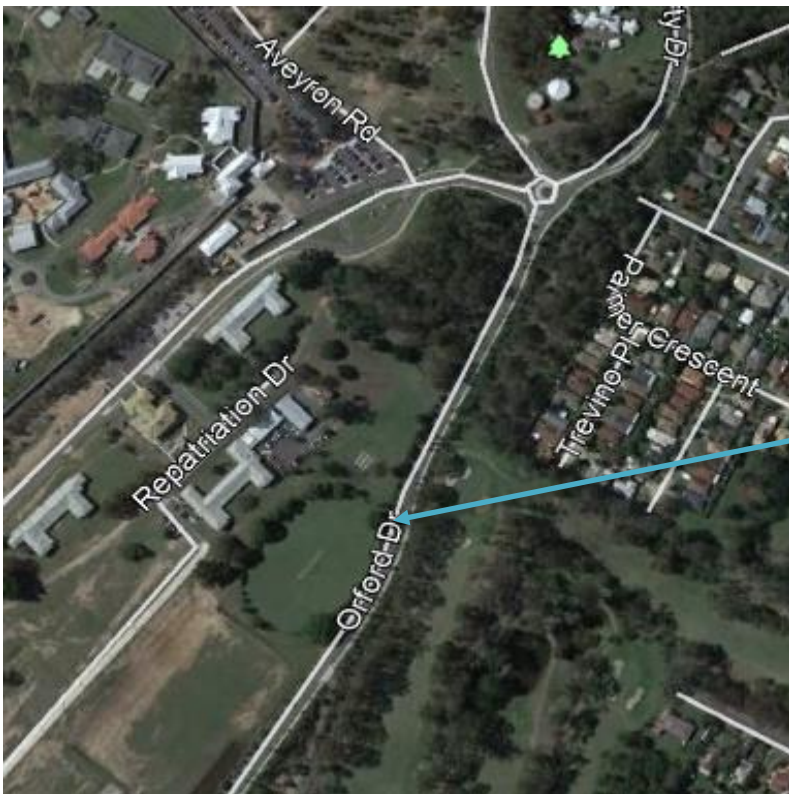

WPC Cricket Junior Field Orford Road Wacol

Parking:

Please park along the side of Orford Road as indicated

Access to oval:

Once parked please walk through swale gully and then to the Field. WPC Cricket will have a representative onsite to direct you. Thank you

WPC Cricket Junior Field:

The WPC Junior Field is located within the QLD Police Wacol precinct on Orford Road Wacol. The field is approximately 200 metres along Orford Road past the first roundabout.